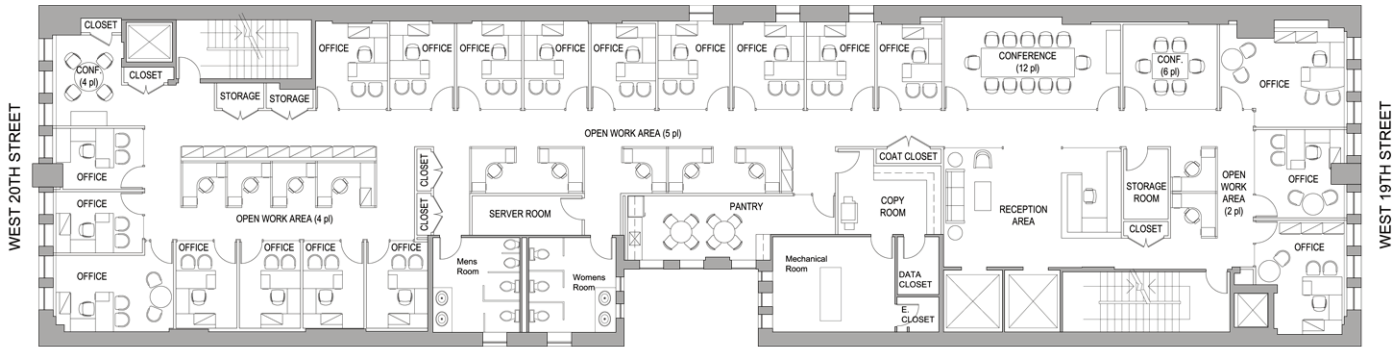

33

W 19th
Street

SIXTH FLOOR

CORE PLAN

LEGEND	
PRIVATE OFFICE	7
WORKSTATION	65
RECEPTIONIST	1
TOTAL	73

CONFERENCE ROOM	3
PANTRY	1
COPY ROOM	1
SERVER ROOM	1
STORAGE ROOM	1

33

W 19th
Street

SIXTH FLOOR

Test Fit 1 Office Intensive Layout

LEGEND	
PRIVATE OFFICE	19
WORKSTATION	11
RECEPTIONIST	1
TOTAL	31

CONFERENCE ROOM	3
PANTRY	1
COPY ROOM	1
SERVER ROOM	1
STORAGE ROOM	1

33

W 19th
Street

SIXTH FLOOR

Test Fit 2 Open Work Layout

LEGEND	
PRIVATE OFFICE	7
WORKSTATION	65
RECEPTIONIST	1
TOTAL	73

CONFERENCE ROOM	3
PANTRY	1
COPY ROOM	1
SERVER ROOM	1
STORAGE ROOM	1

33

W 19th
Street

SIXTH FLOOR

Test Fit 3 Creative Layout.

LEGEND	
PRIVATE OFFICE	7
WORKSTATION	68
RECEPTIONIST	1
TOTAL	76

CONFERENCE ROOM	3
PANTRY	1
COPY ROOM	1
SERVER ROOM	1
STORAGE ROOM	1