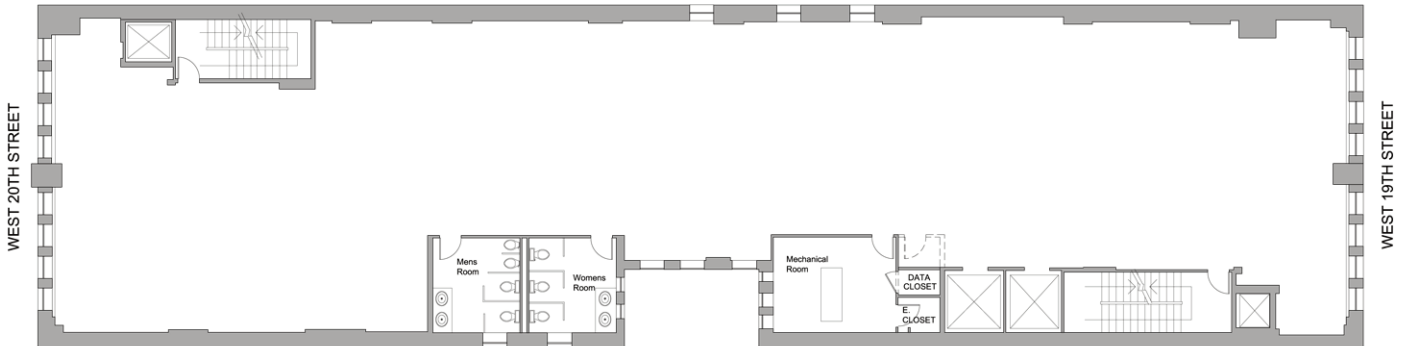

33

W 19th
Street

SIXTH FLOOR

CORE PLAN

LEGEND	
PRIVATE OFFICE	7
WORKSTATION	65
RECEPTIONIST	1
TOTAL	73

CONFERENCE ROOM	3
PANTRY	1
COPY ROOM	1
SERVER ROOM	1
STORAGE ROOM	1

33

W 19th
Street

SIXTH FLOOR

Test Fit 1 Office Intensive Layout

LEGEND	
PRIVATE OFFICE	19
WORKSTATION	11
RECEPTIONIST	1
TOTAL	31

CONFERENCE ROOM	3
PANTRY	1
COPY ROOM	1
SERVER ROOM	1
STORAGE ROOM	1

33

W 19th
Street

SIXTH FLOOR