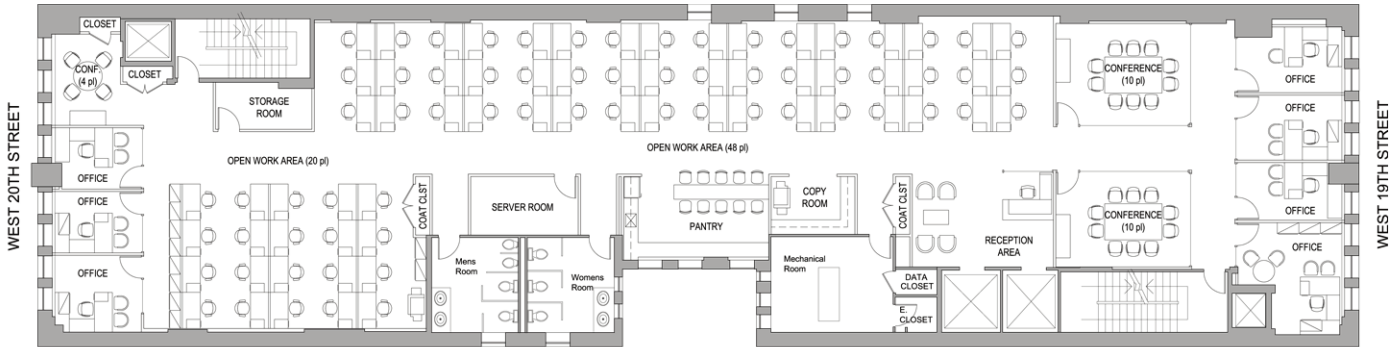

33

W 19th
Street

SIXTH FLOOR

CORE PLAN

LEGEND	
PRIVATE OFFICE	7
WORKSTATION	65
RECEPTIONIST	1
TOTAL	73

CONFERENCE ROOM	3
PANTRY	1
COPY ROOM	1
SERVER ROOM	1
STORAGE ROOM	1

33

W 19th
Street

SIXTH FLOOR

Test Fit 1 Office Intensive Layout

LEGEND	
PRIVATE OFFICE	19
WORKSTATION	11
RECEPTIONIST	1
TOTAL	31

CONFERENCE ROOM	3
PANTRY	1
COPY ROOM	1
SERVER ROOM	1
STORAGE ROOM	1

33

W 19th
Street

SIXTH FLOOR

Test Fit 2 Open Work Layout

LEGEND	
PRIVATE OFFICE	7
WORKSTATION	65
RECEPTIONIST	1
TOTAL	73

CONFERENCE ROOM	3
PANTRY	1
COPY ROOM	1
SERVER ROOM	1
STORAGE ROOM	1

33

W 19th
Street

SIXTH FLOOR

Test Fit 3 Creative Layout.

LEGEND	
PRIVATE OFFICE	7
WORKSTATION	68
RECEPTIONIST	1
TOTAL	76

CONFERENCE ROOM	3
PANTRY	1
COPY ROOM	1
SERVER ROOM	1
STORAGE ROOM	1