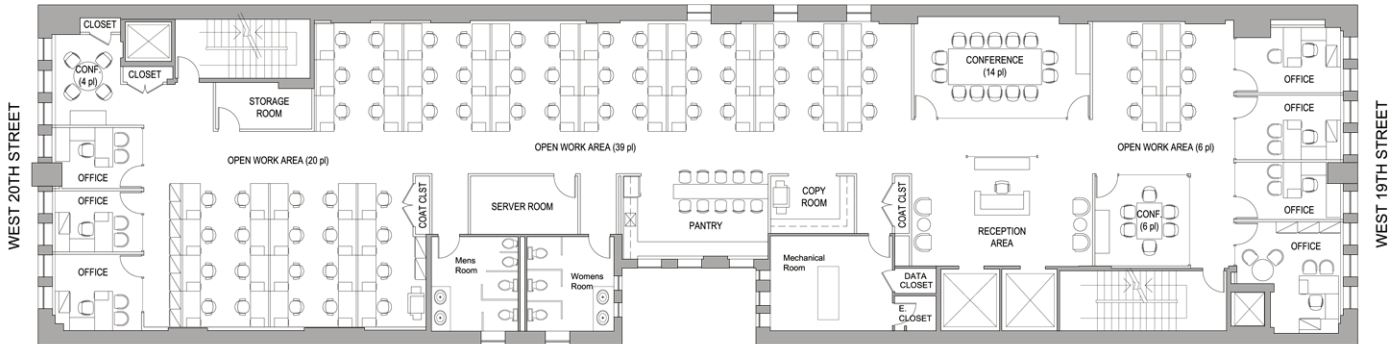

33

W 19th
Street

SIXTH FLOOR

CORE PLAN

LEGEND	
PRIVATE OFFICE	7
WORKSTATION	65
RECEPTIONIST	1
TOTAL	73

CONFERENCE ROOM	3
PANTRY	1
COPY ROOM	1
SERVER ROOM	1
STORAGE ROOM	1

33

W 19th
Street

SIXTH FLOOR

Test Fit 1 Office Intensive Layout

LEGEND	
PRIVATE OFFICE	19
WORKSTATION	11
RECEPTIONIST	1
TOTAL	31

CONFERENCE ROOM	3
PANTRY	1
COPY ROOM	1
SERVER ROOM	1
STORAGE ROOM	1

33

W 19th
Street

SIXTH FLOOR

Test Fit 2 Open Work Layout

LEGEND	
PRIVATE OFFICE	7
WORKSTATION	65
RECEPTIONIST	1
TOTAL	73

CONFERENCE ROOM	3
PANTRY	1
COPY ROOM	1
SERVER ROOM	1
STORAGE ROOM	1

33

W 19th
Street

SIXTH FLOOR

Test Fit 3 Creative Layout.